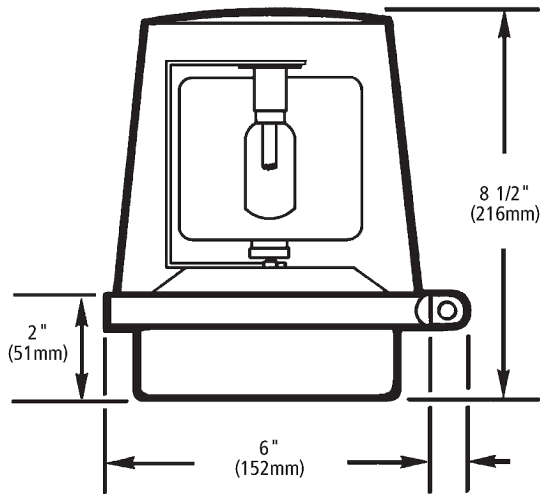

TECHNICAL INFORMATION

Cat. No.	Lens Color	Replacement Lens Cat. No.	Lamp Ratings	Revolution Rate	Electrical Ratings	Replacement Lamp Cat. No.
52C-N5-40WH	Clear	52-LC	40 Watts	75 rpm	120V 50/60 Hz	50-LMP-40WH
52R-N5-40WH	Red	52-LR	265 lumens*		0.35 Amps	
52A-N5-40WH	Amber	52-LA	3328 candlepower			
52B-N5-40WH	Blue	52-LB	25,000 hours**			
52G-N5-40WH	Green	52-LG				
52M-N5-40WH	Magenta	52-LM				
52C-G5-20WH	Clear	52-LC	20 Watts	75 rpm	24V 50/60 Hz	50-LMP-20WH
52R-G5-20WH	Red	52-LR	226 lumens*		0.8 Amps	
52A-G5-20WH	Amber	52-LA	2839 candlepower			
52B-G5-20WH	Blue	52-LB	25,000 hours**			
52G-G5-20WH	Green	52-LG				
52M-G5-20WH	Magenta	52-LM				
52C-R5	Clear	52-LC	25 Watts	75 rpm	240V 50/60 Hz	P-041917-0039
52R-R5	Red	52-LR	232 lumens*		0.10 Amps	Industry Trade No.
52A-R5	Amber	52-LA	2914 candlepower			25T8/240V/DC/CL
52B-R5	Blue	52-LB	120 hours**			
52G-R5	Green	52-LG				
52M-R5	Magenta	52-LM				

*Manufacturer's lumen rating.

**Projected lamp life based on manufacturer's calculated lamp life @ 65 FPM and 50% duty cycle.